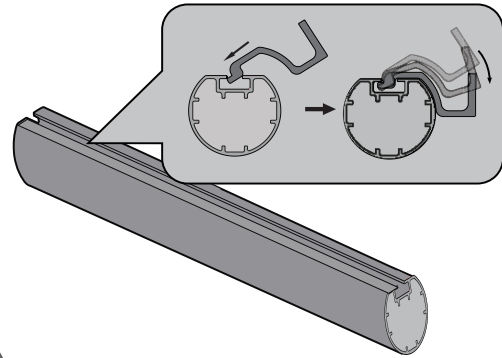

It is not safe to use the goal for other purposes or to use it as a support for other equipment.

**12**

13

**14**

15

# Soccer Goal

EXIT Scala 300x200

[www.exittoys.com](http://www.exittoys.com)

42.30.20.00/

42.30.20.10/42.30.20.20

**Contact Information:**

Dutch Toys Group B.V.  
Edisonstraat 83  
7006 RB Doetinchem, The Netherlands