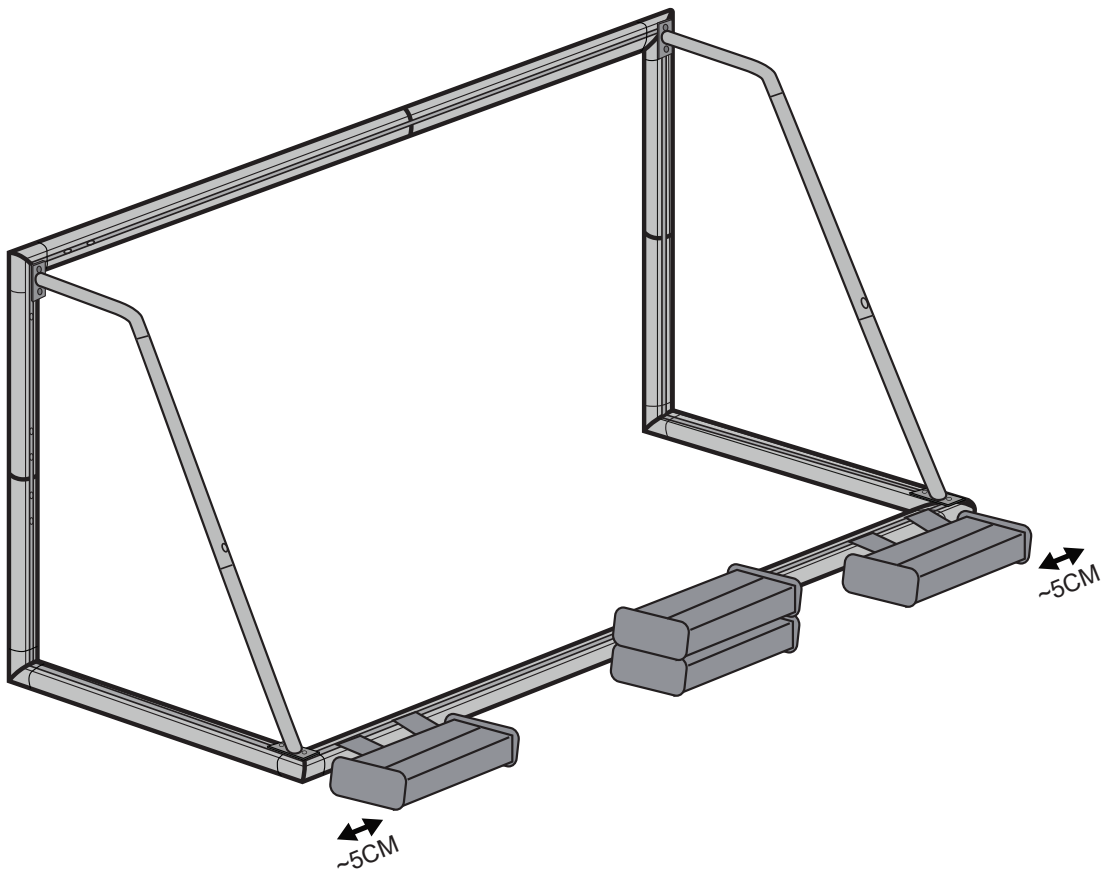

It is not safe to use the goal for other purposes or to use it as a support for other equipment.

**12**

13

**14**

15

# Soccer Goal

EXIT Scala 300x200

[www.exittoys.com](http://www.exittoys.com)

42.30.20.00/

42.30.20.10/42.30.20.20

**Contact Information:**

Dutch Toys Group B.V.  
Edisonstraat 83  
7006 RB Doetinchem, The Netherlands