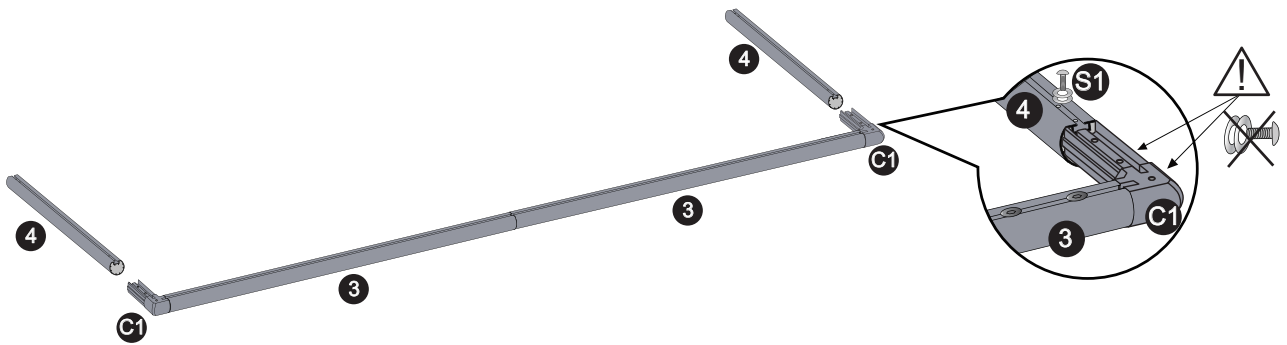

# Soccer Goal

EXIT Scala 300x200

3

4

**5**

**6**