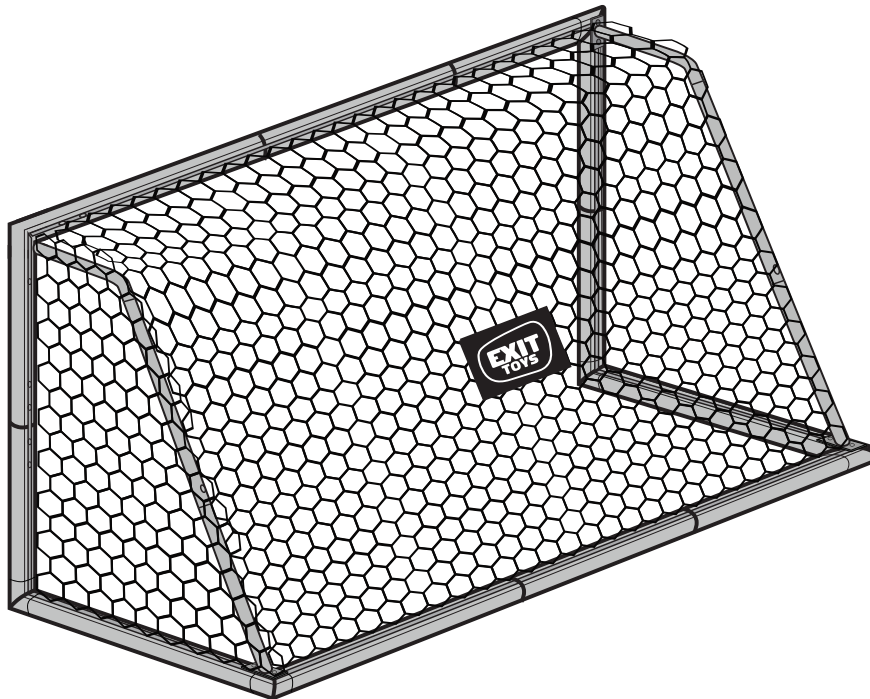

# Soccer Goal

EXIT Scala 300x200

 **WARNING**  
CHOKING HAZARD  
small parts  
Adult assembly required  
retain for future reference

## EXIT Scala 300x200

# Soccer Goal

EXIT Scala 300x200

Diam-60mm Length-1490mm

Grey	72.30.20.01	2x
Black	72.30.20.11	2x
White	72.30.20.21	2x

Diam-60mm Length-960mm

Grey	72.30.20.02	4x
Black	72.30.20.12	4x
White	72.30.20.22	4x

Diam-60mm Length-1490mm