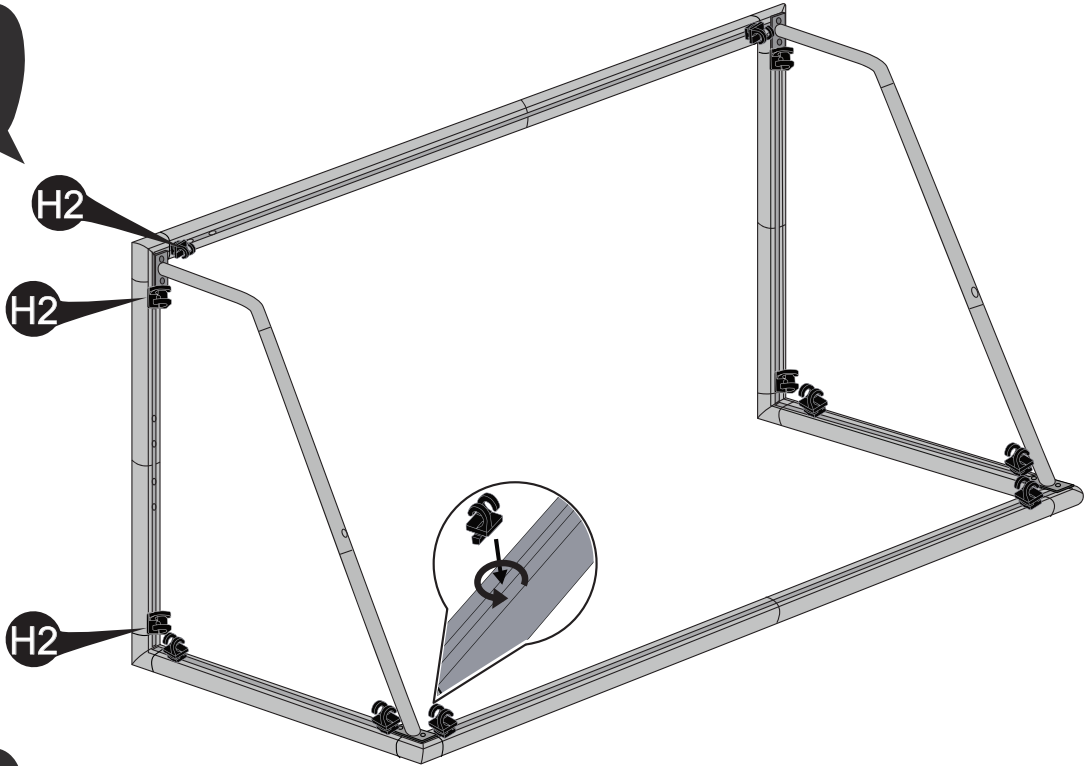

# Soccer Goal

EXIT Scala 300x200

3

4

**5**

**6**

# Soccer Goal

EXIT Scala 300x200

7

8

**9**

**10**

11

- EN
- DE
- NL
- FR
- DA

**WARNING** ⓘ

This goal is intended to be used for soccer only and is not a system for hockey, tennis, football games or football. It should be used as intended.

If the net is not fully attached to the frame and the net is not fully attached to the frame, the net will be damaged.