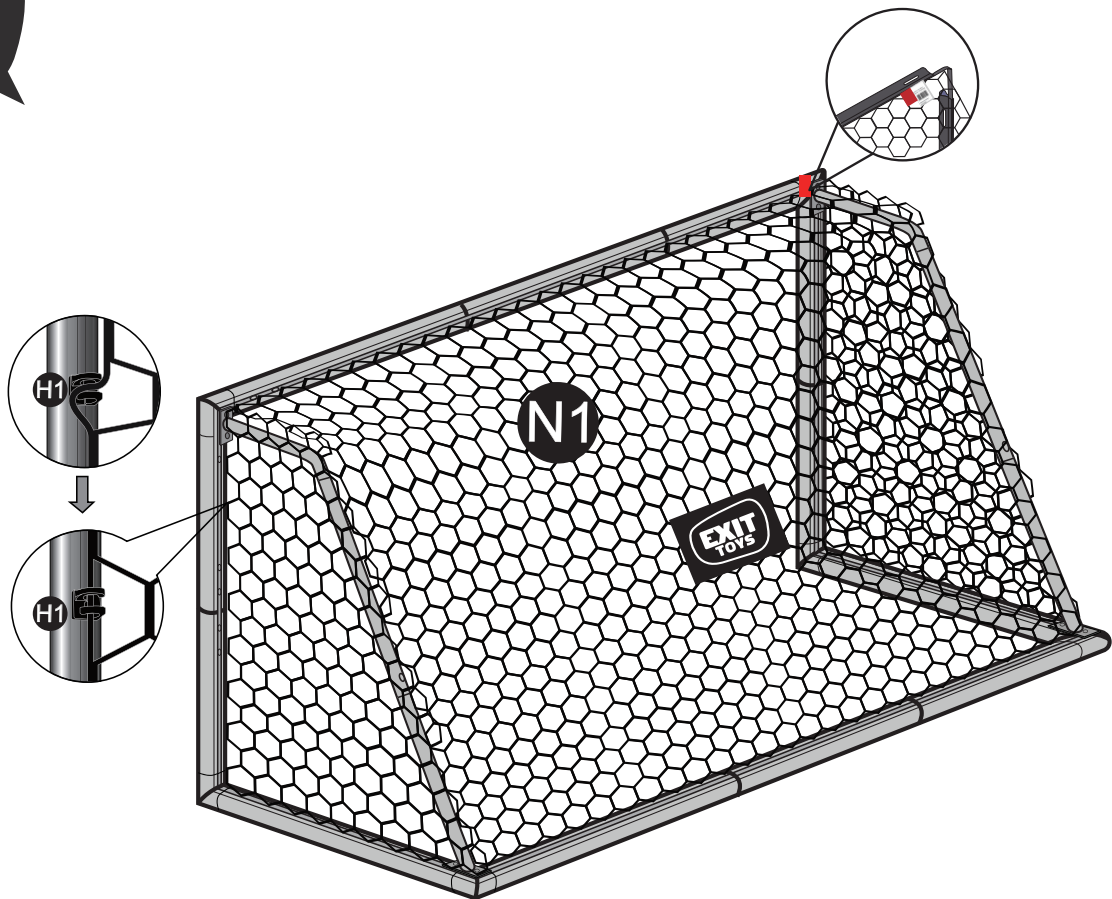

# Soccer Goal

EXIT Scala 300x200

3

4

**5**

**6**

# Soccer Goal

EXIT Scala 300x200

7

8

**9**

**10**

11

- EN
- DE
- NL
- FR
- DA

**WARNING** ⓘ

This goal is intended to be used for soccer only and is not a system for hockey, tennis, football games or football. It should be used as intended.

If the net is not fully attached to the frame and the net is not fully attached to the frame, the net will be damaged.