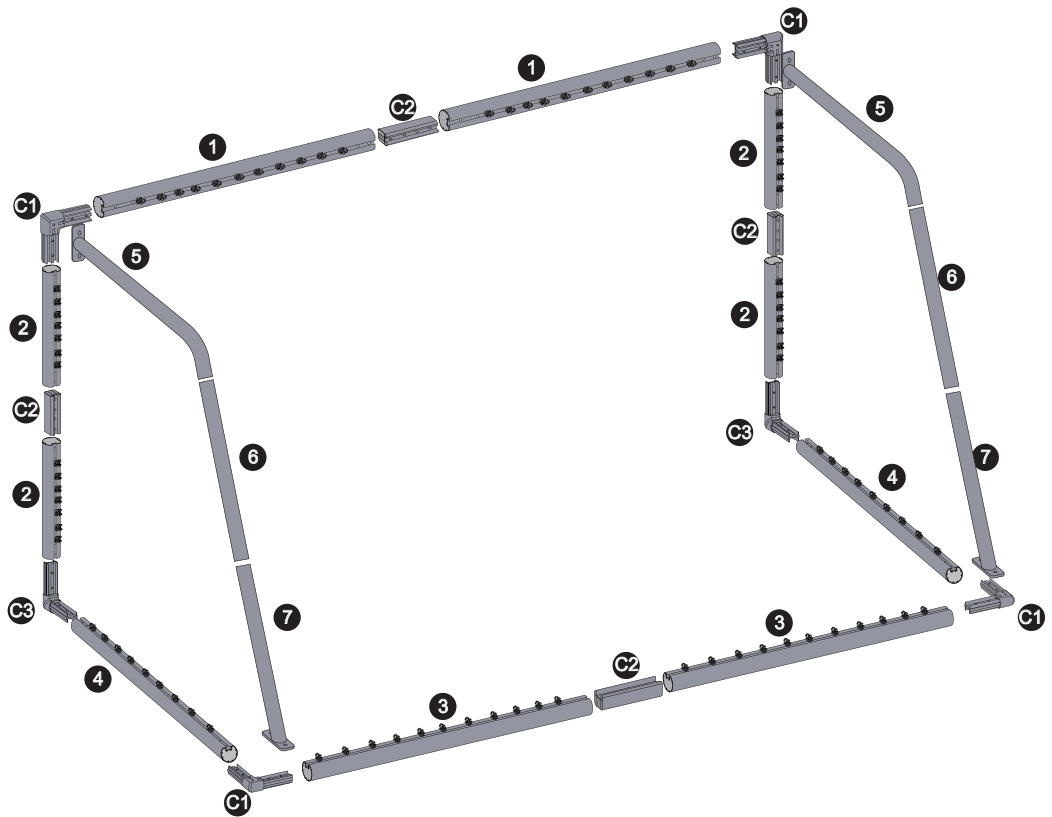

## EXIT Scala 300x200

Grey	72.50.22.00	4x
Black	72.50.22.00	4x
White	72.50.22.00	4x

Grey	72.95.03.00	2x*
Black	72.30.20.19	2x*
White	72.30.20.29	2x*

Grey	72.30.20.00	1x
Black	72.30.20.00	1x
White	72.30.20.20	1x

Black	72.91.20.10	90x
White	72.91.20.20	90x

11 x  H1
- 4 

9 x  H1

**2**

# Soccer Goal

EXIT Scala 300x200

3

4

**5**

**6**