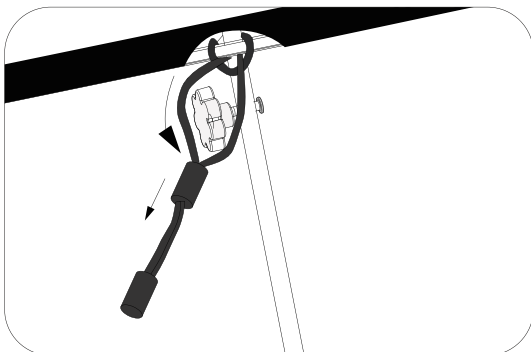

# Pool Dome

EXIT Pool Dome 400x200/540x250

**14**

6x 11

8x 12

**15**

4x **11**

6x **12**