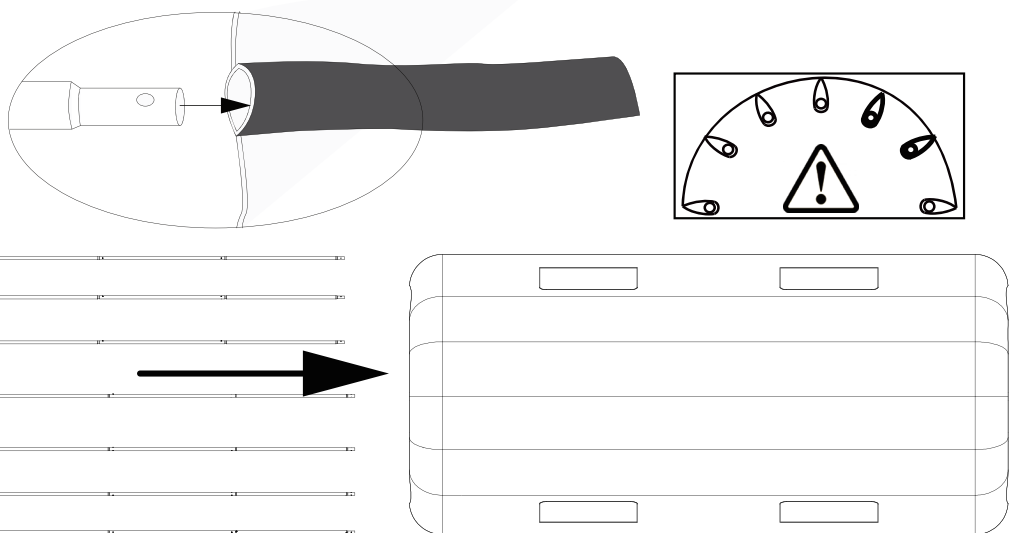

# Pool Dome

EXIT Pool Dome 400x200/540x250

7

8

**9**

**10**