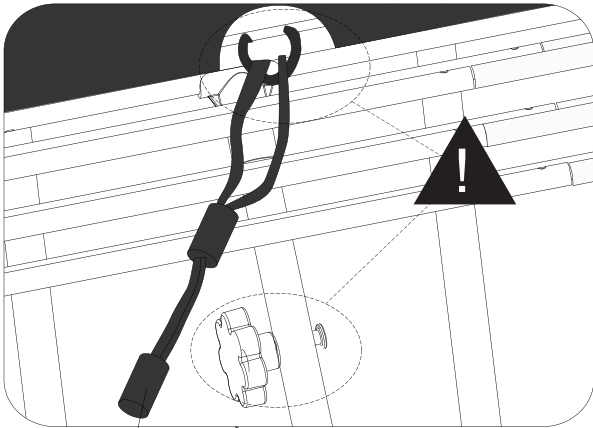

Pool Dome

EXIT Pool Dome 400x200/540x250

16