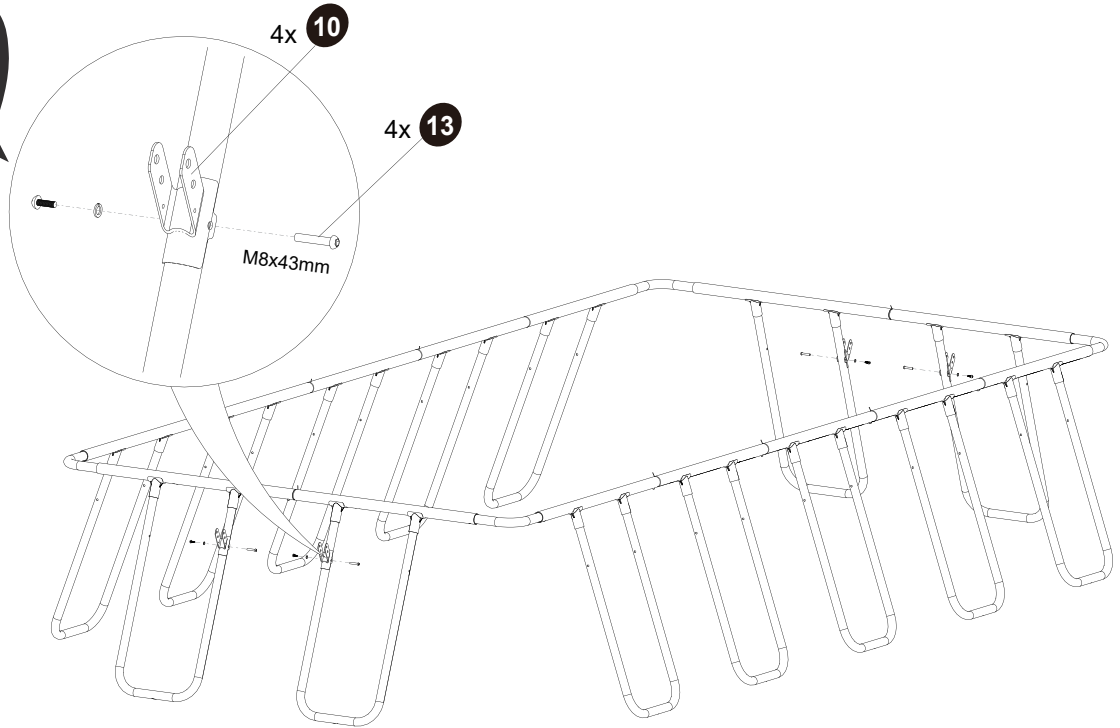

CO0108
  - 16**

**1X**

TOOLS
- \*PC0091  
\*\*PC0092

\* Swimming Pool Dome 5.4x2.5  
 \*\* Swimming Pool Dome 4x2

**1**

**2**

# Pool Dome

EXIT Pool Dome 400x200/540x250

3

4

**5**

**6**