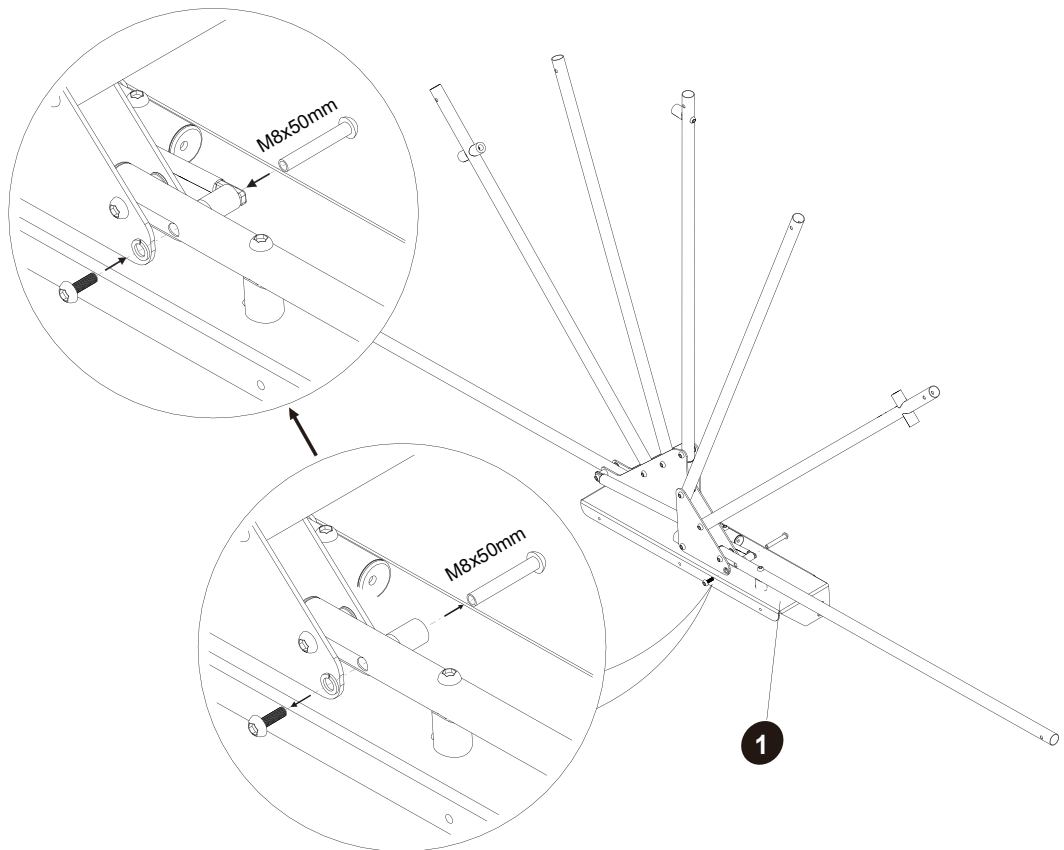

CO0108
  - 16**

**1X**

TOOLS
- \*PC0091  
\*\*PC0092

\* Swimming Pool Dome 5.4x2.5  
 \*\* Swimming Pool Dome 4x2

**1**

**2**

# Pool Dome

EXIT Pool Dome 400x200/540x250

3

4

**5**

**6**