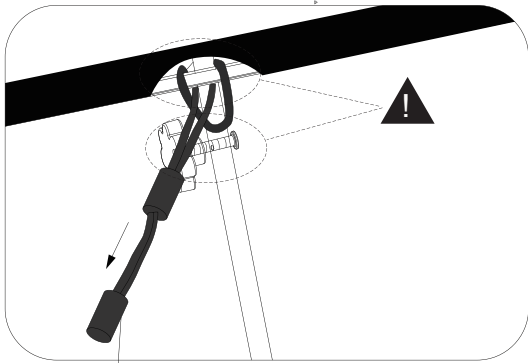

Pool Dome

EXIT Pool Dome 400x200/540x250

14

6x 11