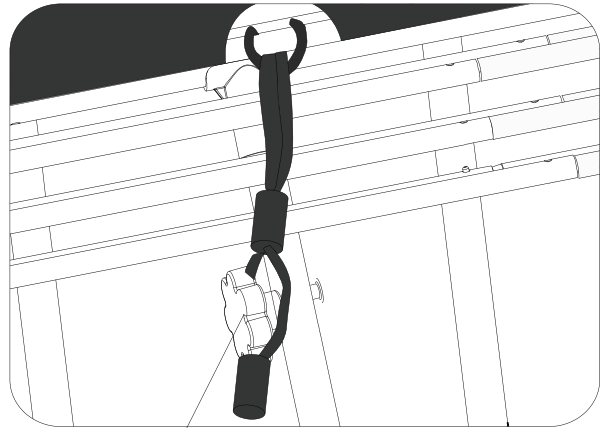

Pool Dome

EXIT Pool Dome 400x200/540x250

16