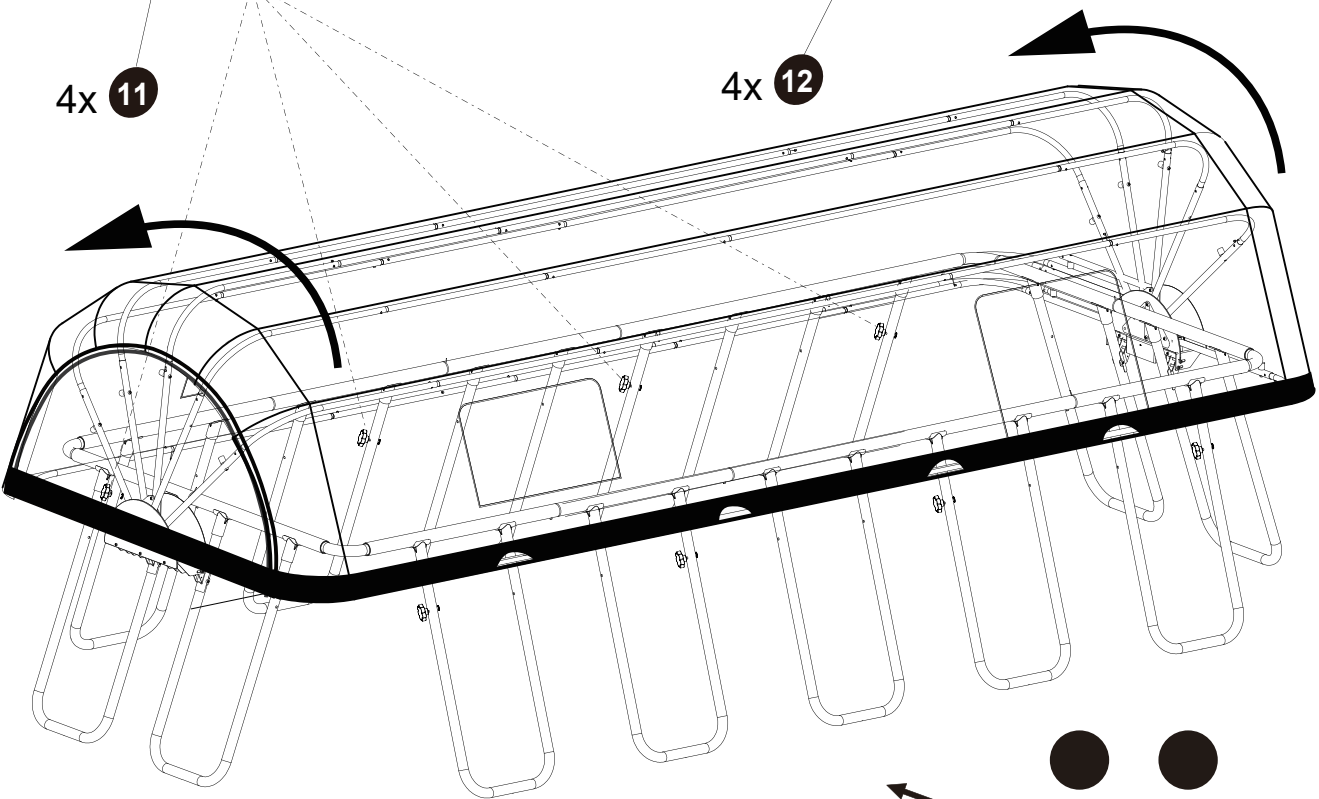

# Pool Dome

EXIT Pool Dome 400x200/540x250

**16**

4x 11

4x 12

**17**

2x 11

2x 12