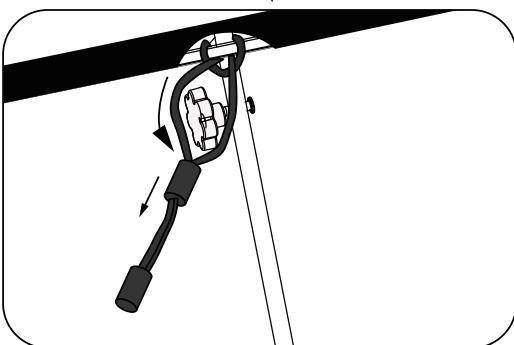

# Pool Dome

EXIT Pool Dome 400x200/540x250

**14**

6x 11

8x 12

**15**

4x **11**

6x **12**