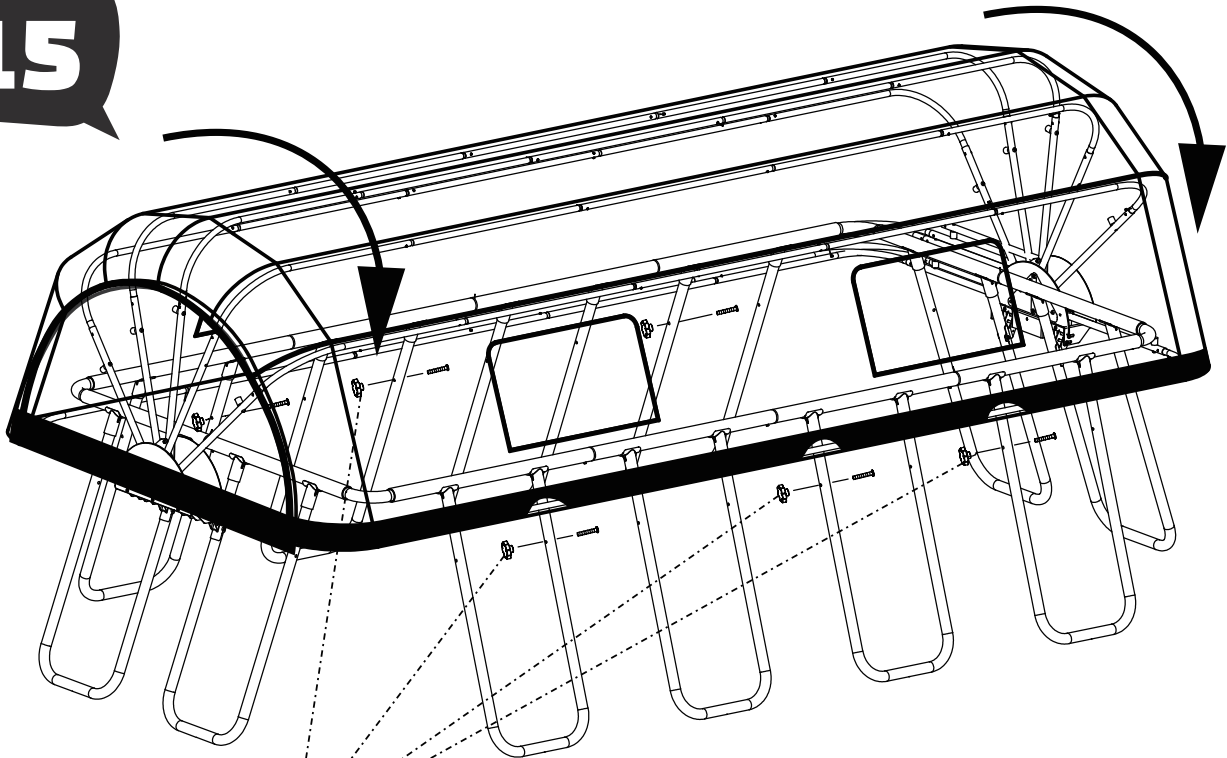

# Pool Dome

EXIT Pool Dome 400x200/540x250

**14**

6x 11

8x 12

**15**

4x **11**

6x **12**