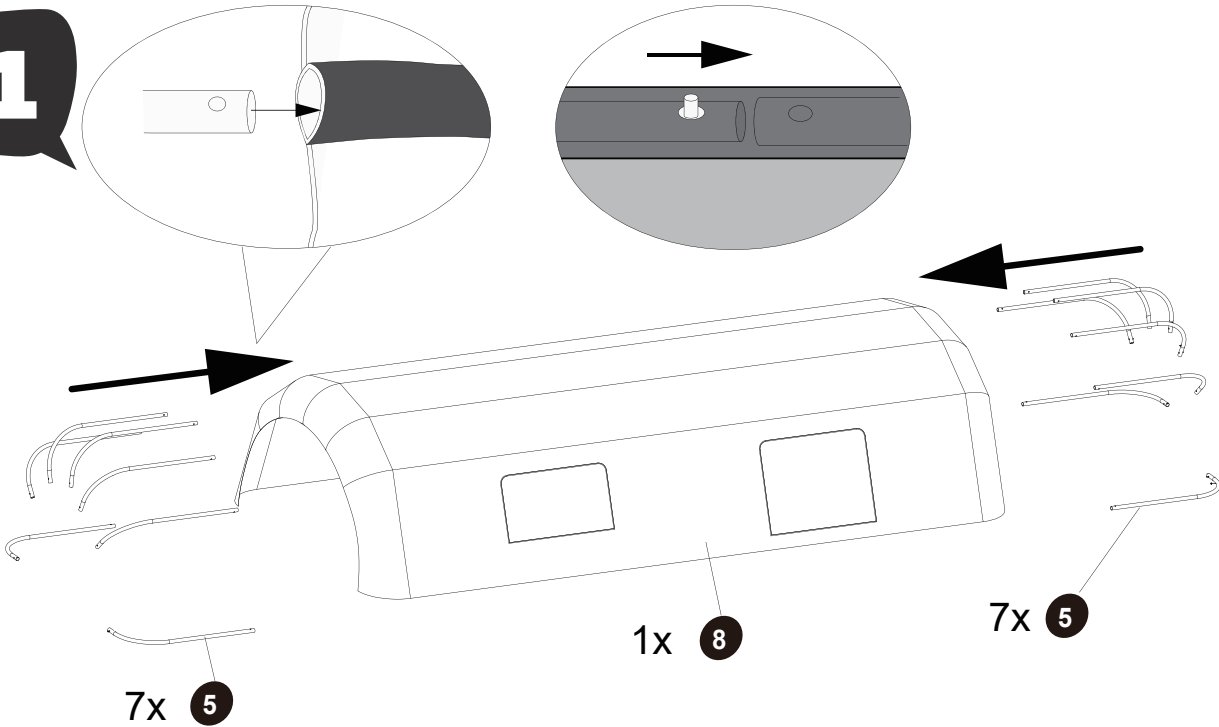

Pool Dome

EXIT Pool Dome 400x200/540x250

11