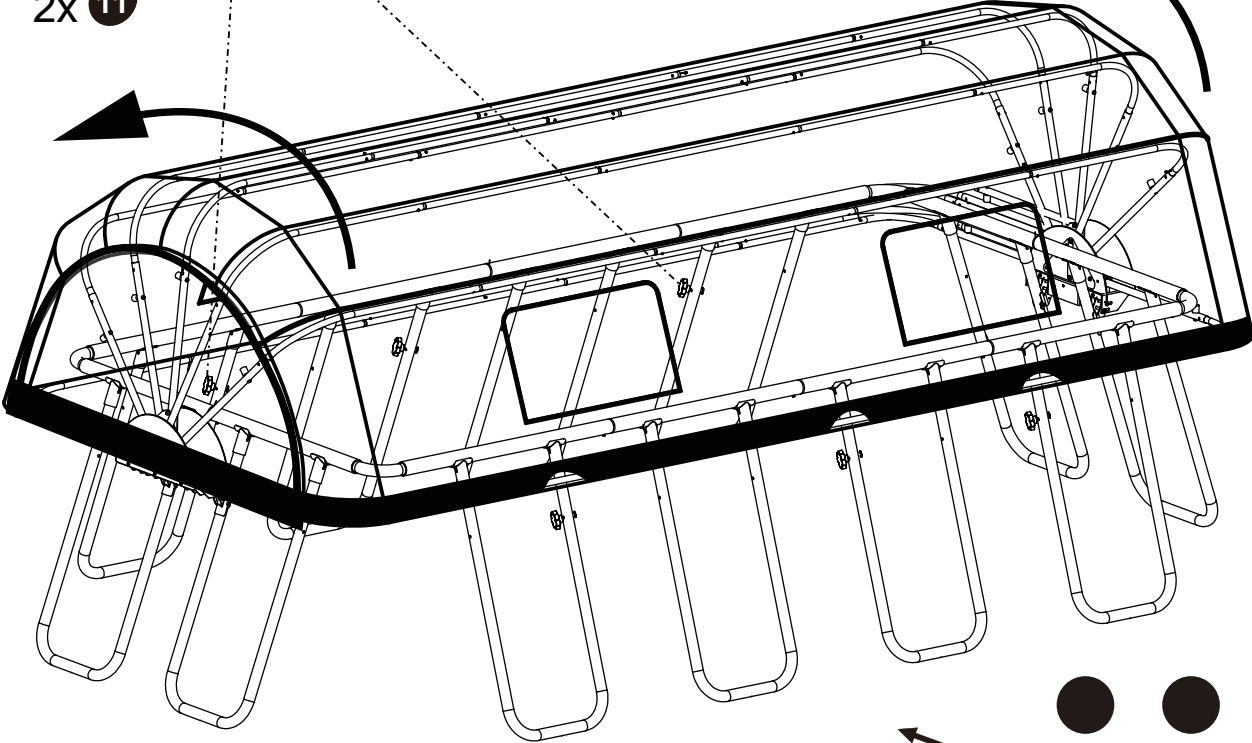

# Pool Dome

EXIT Pool Dome 400x200/540x250

**16**

4x 11

4x 12

**17**

2x 11

2x 12