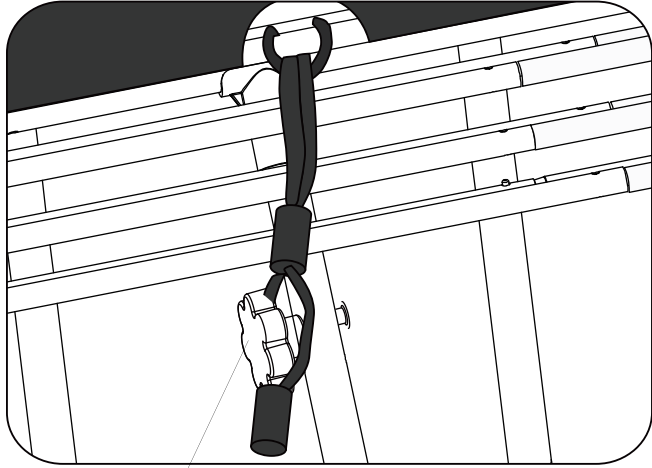

# Pool Dome

EXIT Pool Dome 400x200/540x250

**16**

4x 11

4x 12

**17**

2x 11

2x 12