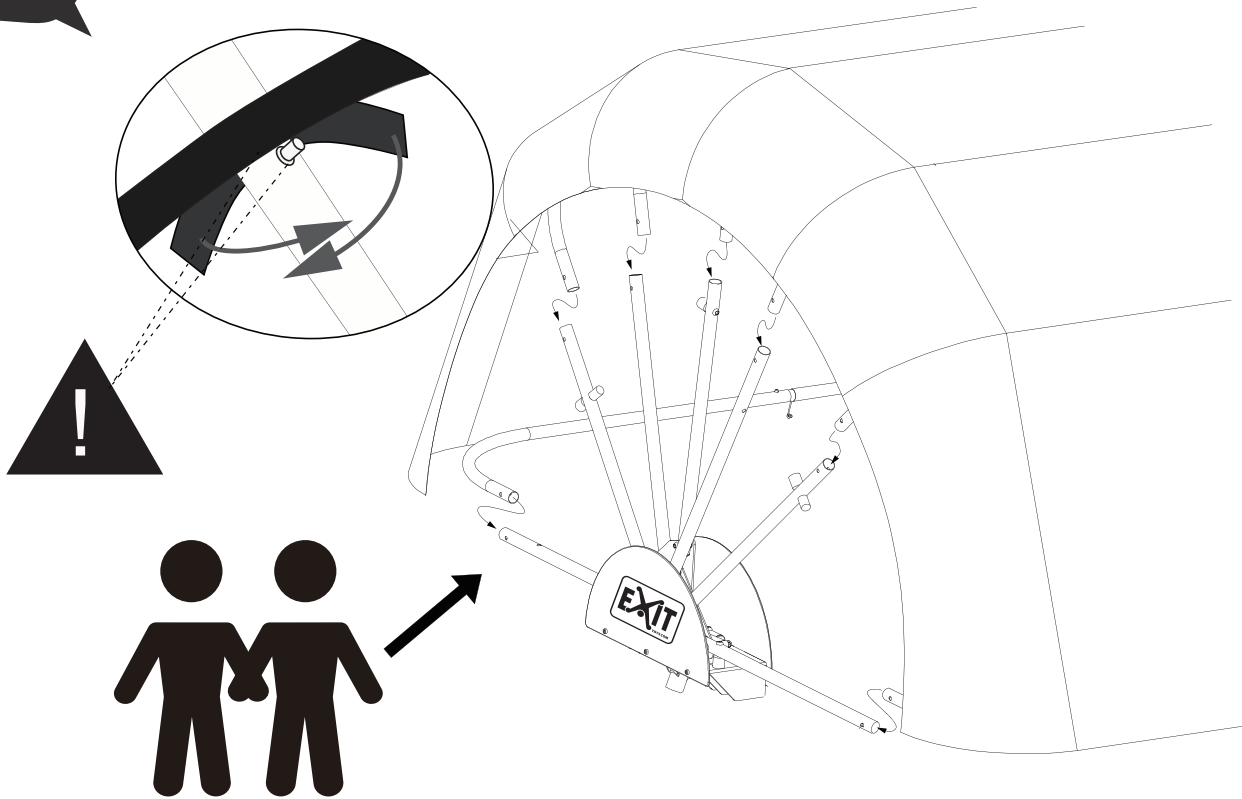

Pool Dome

EXIT Pool Dome 400x200/540x250

11

12