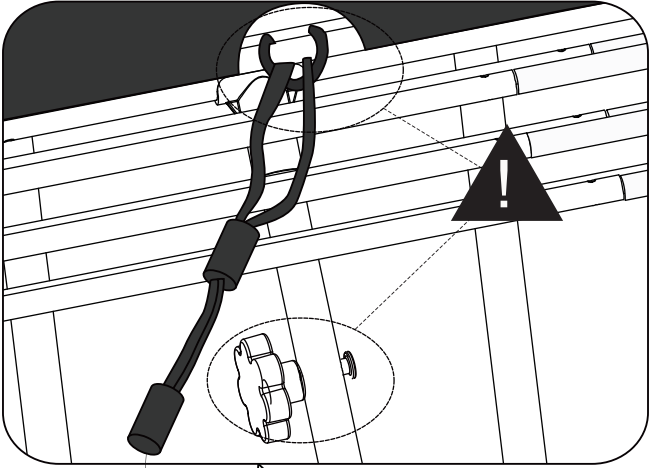

# Pool Dome

EXIT Pool Dome 400x200/540x250

**16**

4x 11

4x 12

**17**

2x 11

2x 12