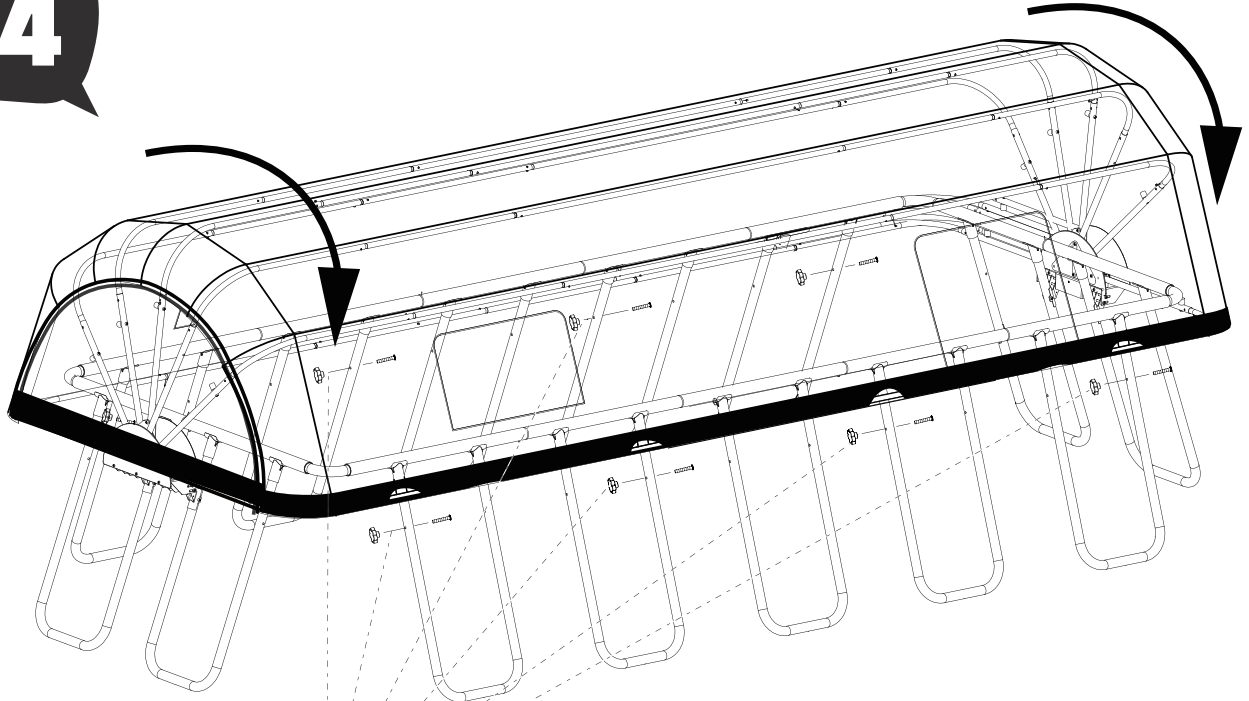

Pool Dome

EXIT Pool Dome 400x200/540x250

14

6x 11