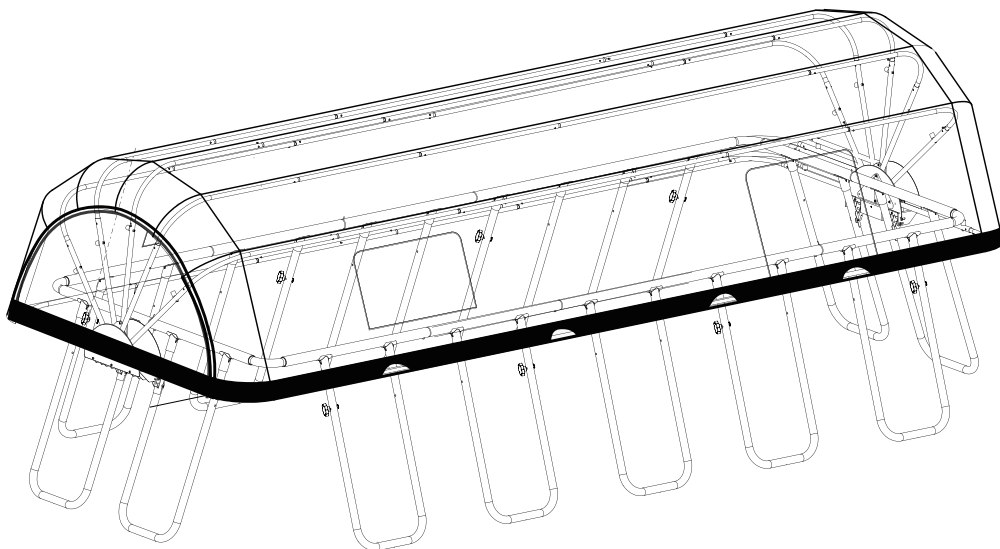

# Pool Dome

EXIT Pool Dome 400x200/540x250

 **WARNING**  
CHOKING HAZARD  
small parts  
Adult assembly required  
retain for future reference

## EXIT Pool Dome 400x200/540x250