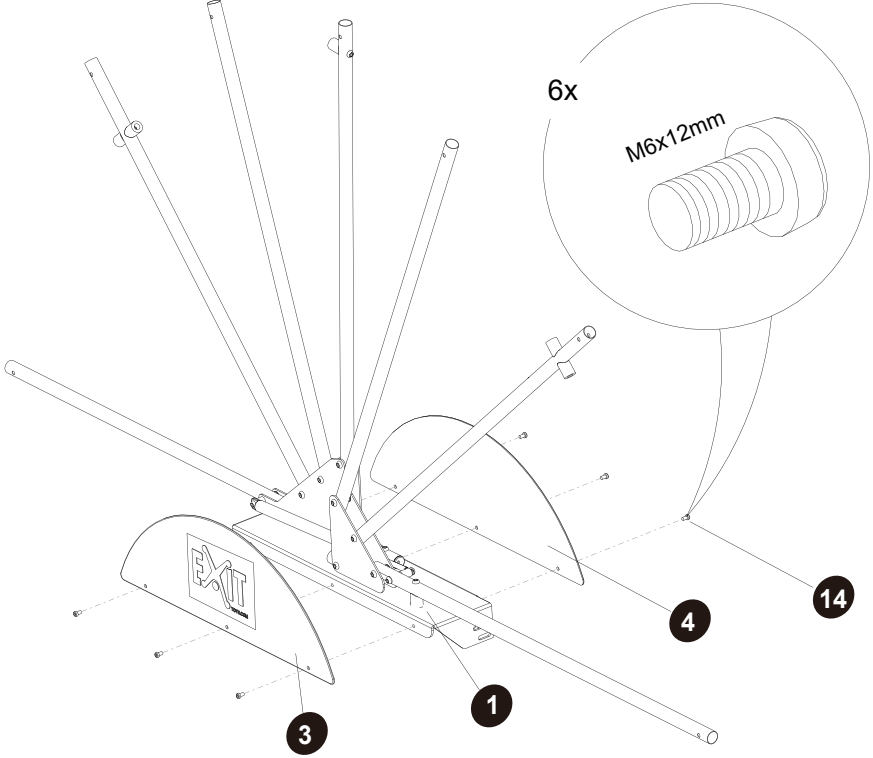

CO0108
  - 16**

**1X**

TOOLS
- \*PC0091  
\*\*PC0092

\* Swimming Pool Dome 5.4x2.5  
 \*\* Swimming Pool Dome 4x2

**1**

**2**

# Pool Dome

EXIT Pool Dome 400x200/540x250

3

4

**5**

**6**