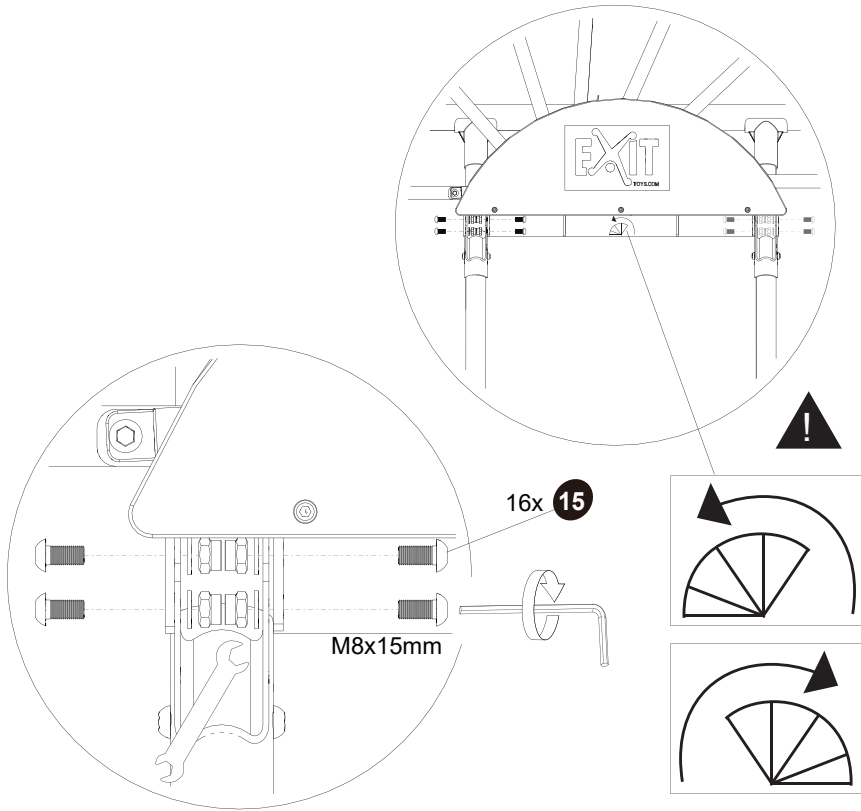

# Pool Dome

EXIT Pool Dome 400x200/540x250

3

4

**5**

**6**

# Pool Dome

EXIT Pool Dome 400x200/540x250

7

8

**9**

**10**

# Pool Dome

EXIT Pool Dome 400x200/540x250

**11**

**12**

**13**

# Pool Dome

EXIT Pool Dome 400x200/540x250

**14**

6x 11

8x 12

**15**

4x **11**

6x **12**