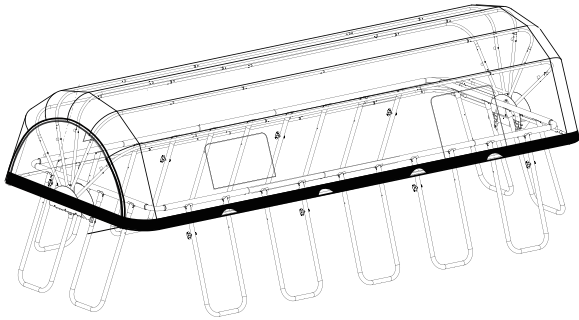

# Pool Dome

EXIT Pool Dome 400x200/540x250

 **WARNING**  
CHOKING HAZARD  
small parts  
Adult assembly required  
retain for future reference

## EXIT Pool Dome 400x200/540x250