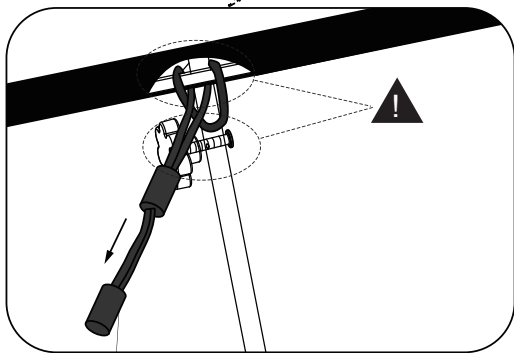

# Pool Dome

EXIT Pool Dome 400x200/540x250

**14**

6x 11

8x 12

**15**

4x **11**

6x **12**