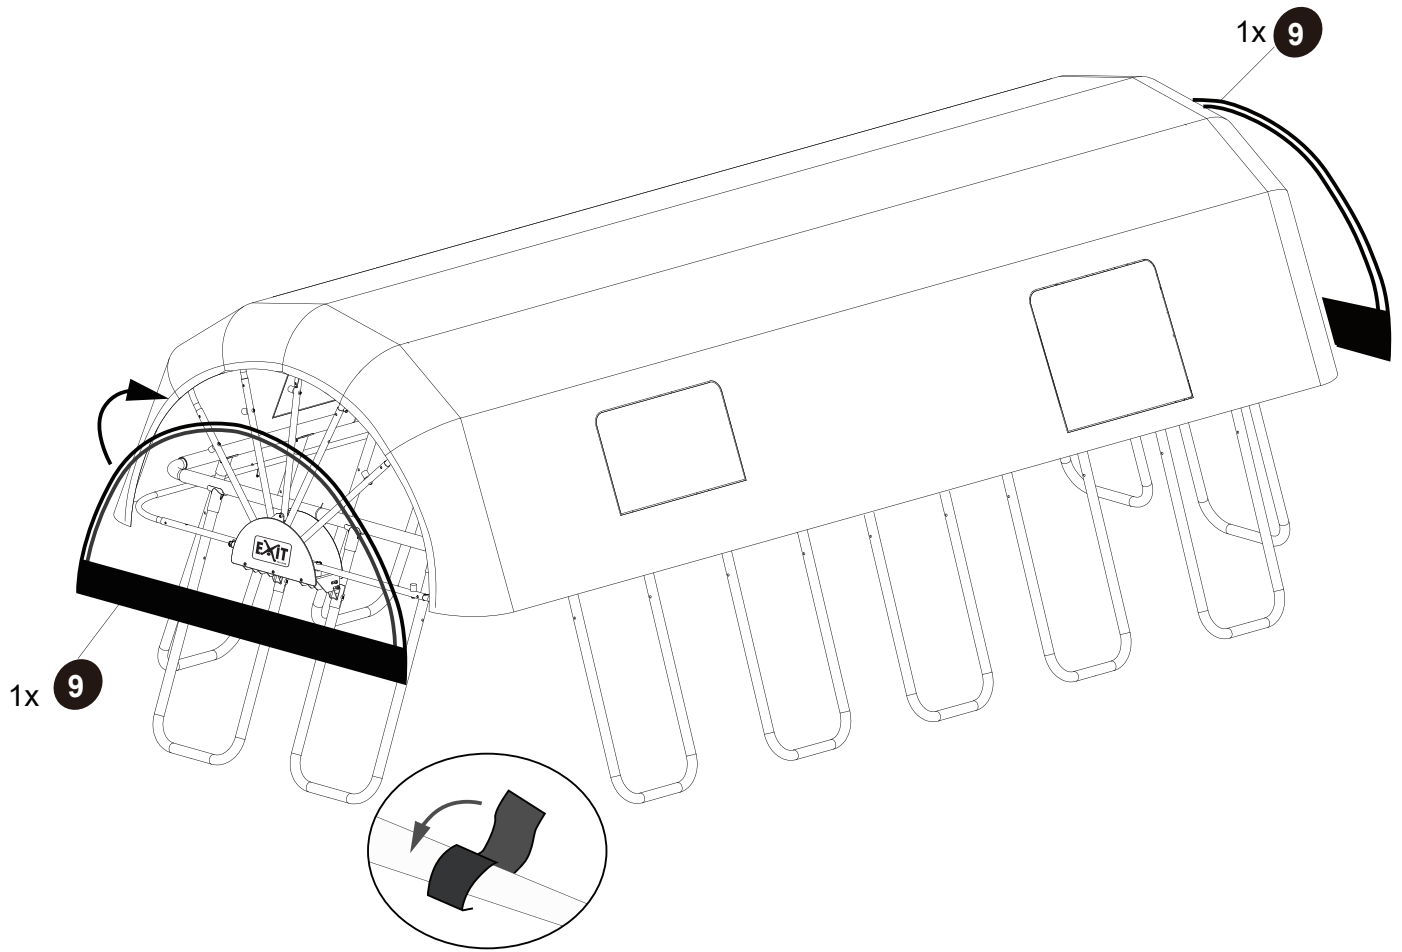

# Pool Dome

EXIT Pool Dome 400x200/540x250

**11**

**12**

**13**