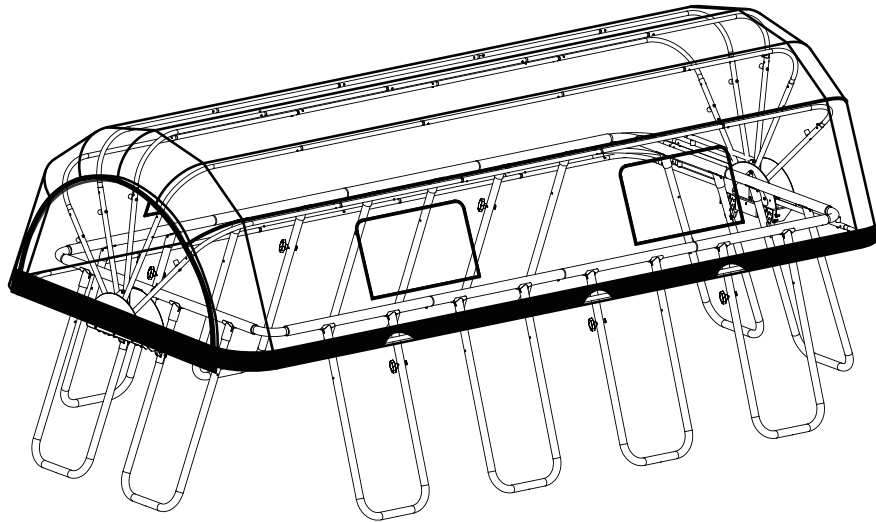

# Pool Dome

EXIT Pool Dome 400x200/540x250

 **WARNING**  
CHOKING HAZARD  
small parts  
Adult assembly required  
retain for future reference

## EXIT Pool Dome 400x200/540x250