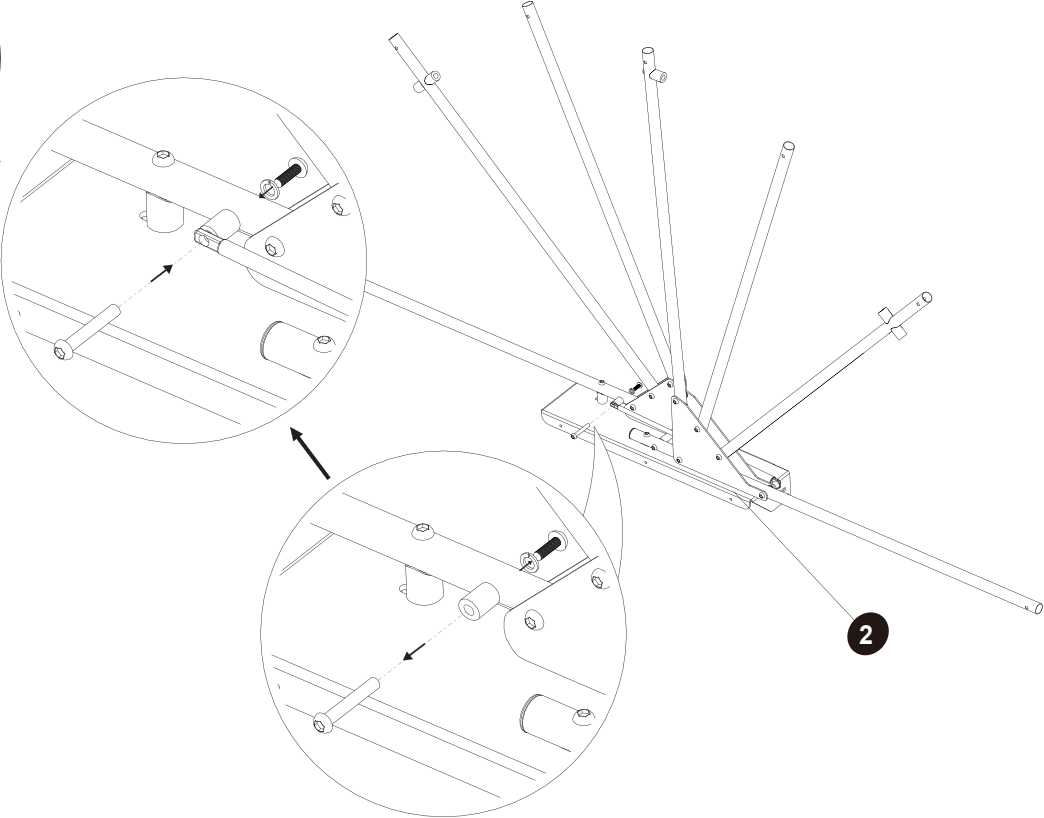

CO0108
  - 16**

**1X**

TOOLS
- \*PC0091  
\*\*PC0092

\* Swimming Pool Dome 5.4x2.5  
 \*\* Swimming Pool Dome 4x2

**1**

**2**

# Pool Dome

EXIT Pool Dome 400x200/540x250

3

4

**5**

**6**