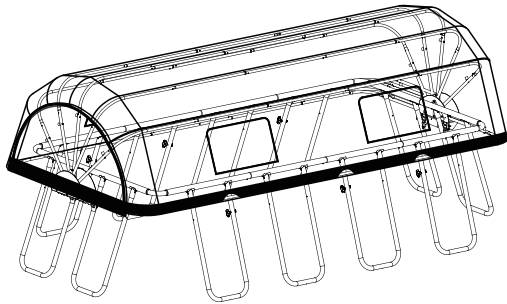

# Pool Dome

EXIT Pool Dome 400x200/540x250

 **WARNING**  
CHOKING HAZARD  
small parts  
Adult assembly required  
retain for future reference

## EXIT Pool Dome 400x200/540x250