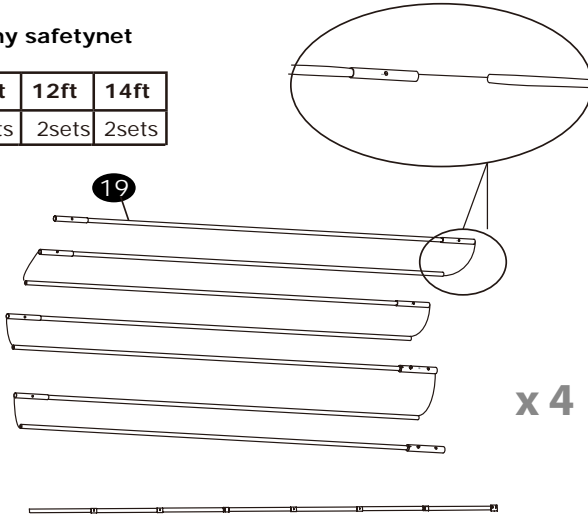

15

Economy safety net

10ft	12ft	14ft
2sets	2sets	2sets