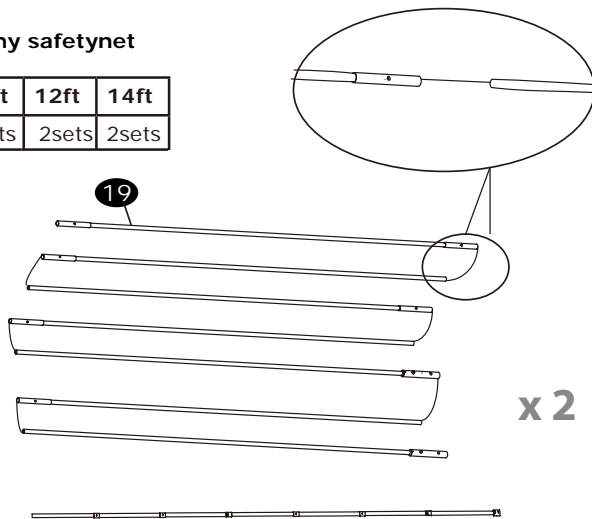

15

Economy safety net

10ft	12ft	14ft
2sets	2sets	2sets