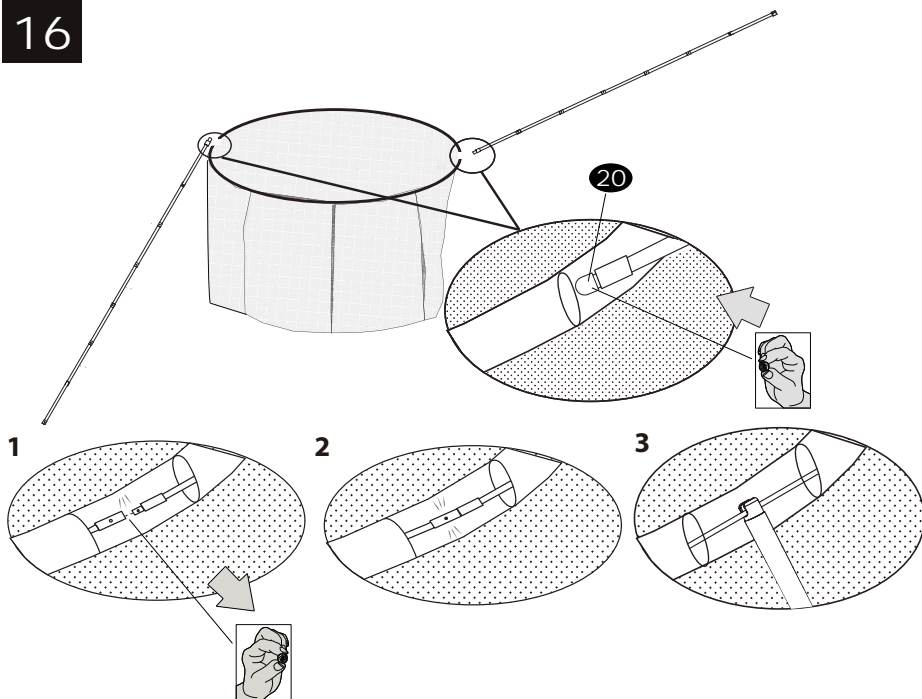

15

Economy safety net

10ft	12ft	14ft
2sets	2sets	2sets

16