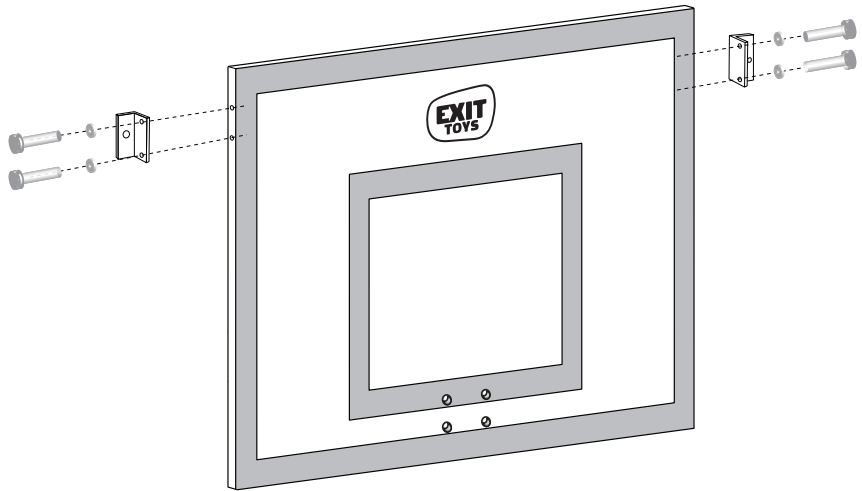

Basketball

EXIT Galaxy Backboard Wall Bracket Kit

 **WARNING**
CHOKING HAZARD
small parts
Adult assembly required
retain for future reference

EXIT Galaxy Backboard Wall-mount

Basketball

EXIT Galaxy Backboard Wall Bracket Kit

| | | |
|--|--|---|
| 1  CE03003 2X | 2  M6x35 4X | 3  M8x46 6X |
| 4  ST8x60 2X | 5  ST8x90 4X | 6  M8 Nylon 6X |
| 7  M6 4X | 8  M8 6X | |
| 69.46.00.00 1X | | |

1

Basketball

EXIT Galaxy Backboard Wall Bracket Kit