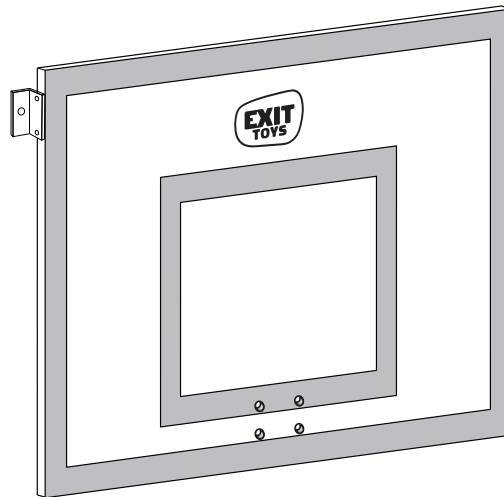

Basketball

EXIT Galaxy Backboard Wall Bracket Kit

 **WARNING**
CHOKING HAZARD
small parts
Adult assembly required
retain for future reference

EXIT Galaxy Backboard Wall-mount

Basketball

EXIT Galaxy Backboard Wall Bracket Kit

| | | |
|--|--|---|
| 1  CE03003 2X | 2  M6x35 4X | 3  M8x46 6X |
| 4  ST8x60 2X | 5  ST8x90 4X | 6  M8 Nylon 6X |
| 7  M6 4X | 8  M8 6X | |
| 69.46.00.00 1X | | |

1

Basketball

EXIT Galaxy Backboard Wall Bracket Kit