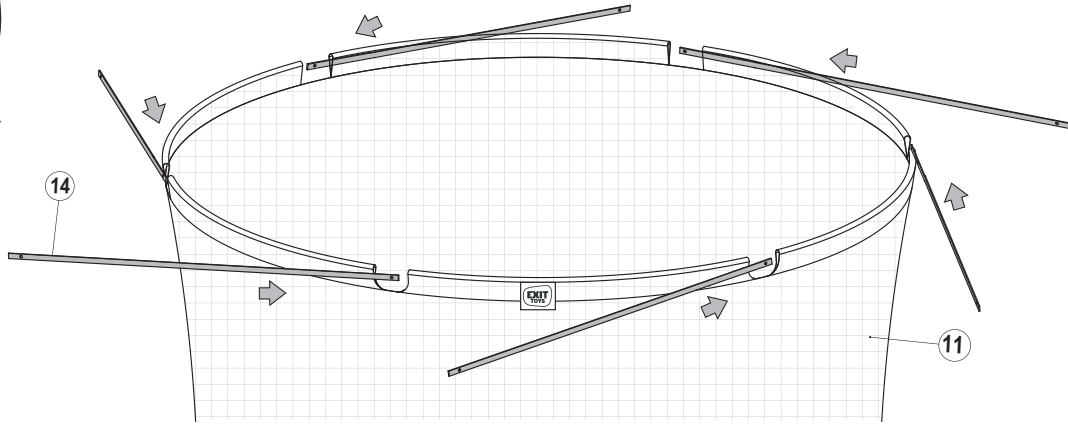

# Trampoline

EXIT Black Edition Inground

Ø244/Ø305/Ø366/Ø427

4

For 8-10ft

For 12-14ft

**5**

# Trampoline

EXIT Black Edition Inground

Ø244/Ø305/Ø366/Ø427

6

**7**

# Trampoline

EXIT Black Edition Inground

Ø244/Ø305/Ø366/Ø427

8

8ft-10ft x6  
12ft-14ft x8

**9**