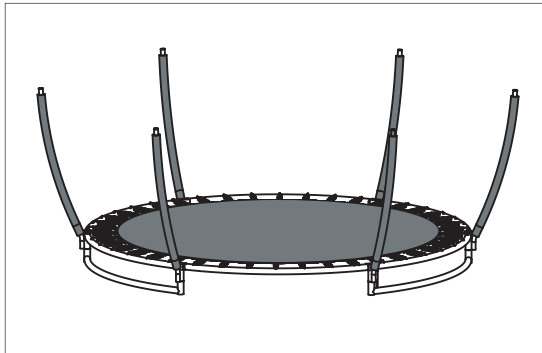

# Trampoline

EXIT Black Edition Inground

Ø244/Ø305/Ø366/Ø427

1

2

**3**

# Trampoline

EXIT Black Edition Inground

Ø244/Ø305/Ø366/Ø427

4

For 8-10ft

For 12-14ft

**5**

# Trampoline

EXIT Black Edition Inground

Ø244/Ø305/Ø366/Ø427

6

**7**