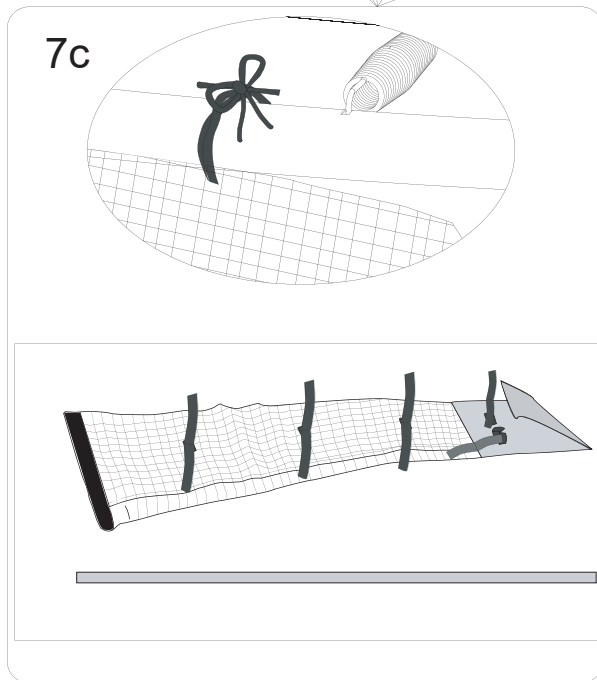

# Trampoline

EXIT Black Edition Inground

Ø244/Ø305/Ø366/Ø427

4

For 8-10ft

For 12-14ft

**5**

# Trampoline

EXIT Black Edition Inground

Ø244/Ø305/Ø366/Ø427

6

**7**