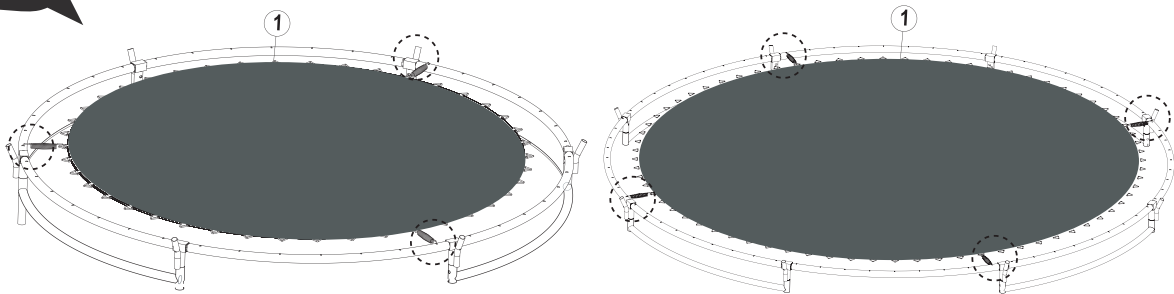

# Trampoline

EXIT Black Edition Inground

Ø244/Ø305/Ø366/Ø427

1

2

**3**

# Trampoline

EXIT Black Edition Inground

Ø244/Ø305/Ø366/Ø427

4

For 8-10ft

For 12-14ft

**5**