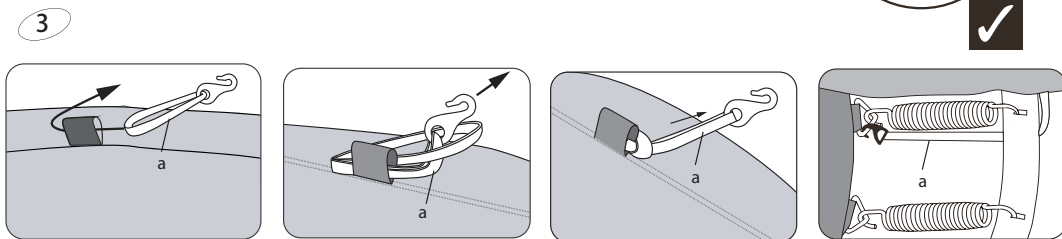

# Trampoline

EXIT Black Edition Inground

Ø244/Ø305/Ø366/Ø427

6

**7**