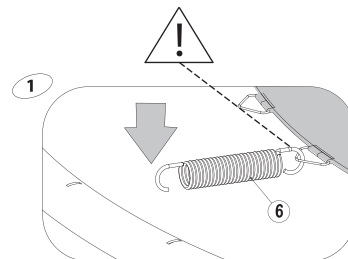

# Trampoline

EXIT Black Edition Inground

Ø244/Ø305/Ø366/Ø427

4

For 8-10ft

For 12-14ft

**5**