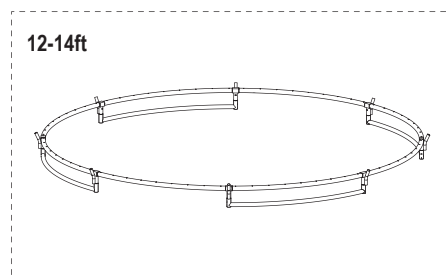

### Tools required

- Tape Measure
- Cord min. 5 meter long

# Trampoline

EXIT Black Edition Inground

Ø244/Ø305/Ø366/Ø427

1

2

**3**

# Trampoline

EXIT Black Edition Inground

Ø244/Ø305/Ø366/Ø427

4

For 8-10ft

For 12-14ft

**5**