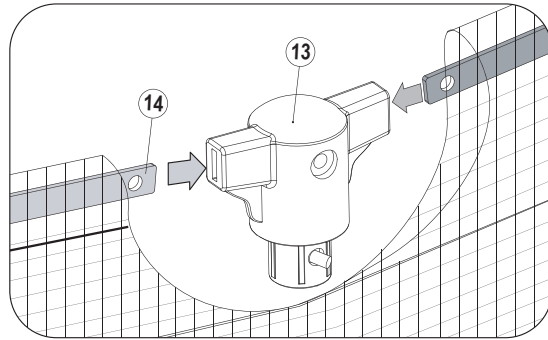

# Trampoline

EXIT Black Edition Inground

Ø244/Ø305/Ø366/Ø427

4

For 8-10ft

For 12-14ft

**5**

# Trampoline

EXIT Black Edition Inground

Ø244/Ø305/Ø366/Ø427

6

**7**

# Trampoline

EXIT Black Edition Inground

Ø244/Ø305/Ø366/Ø427

8

8ft-10ft x6  
12ft-14ft x8

**9**