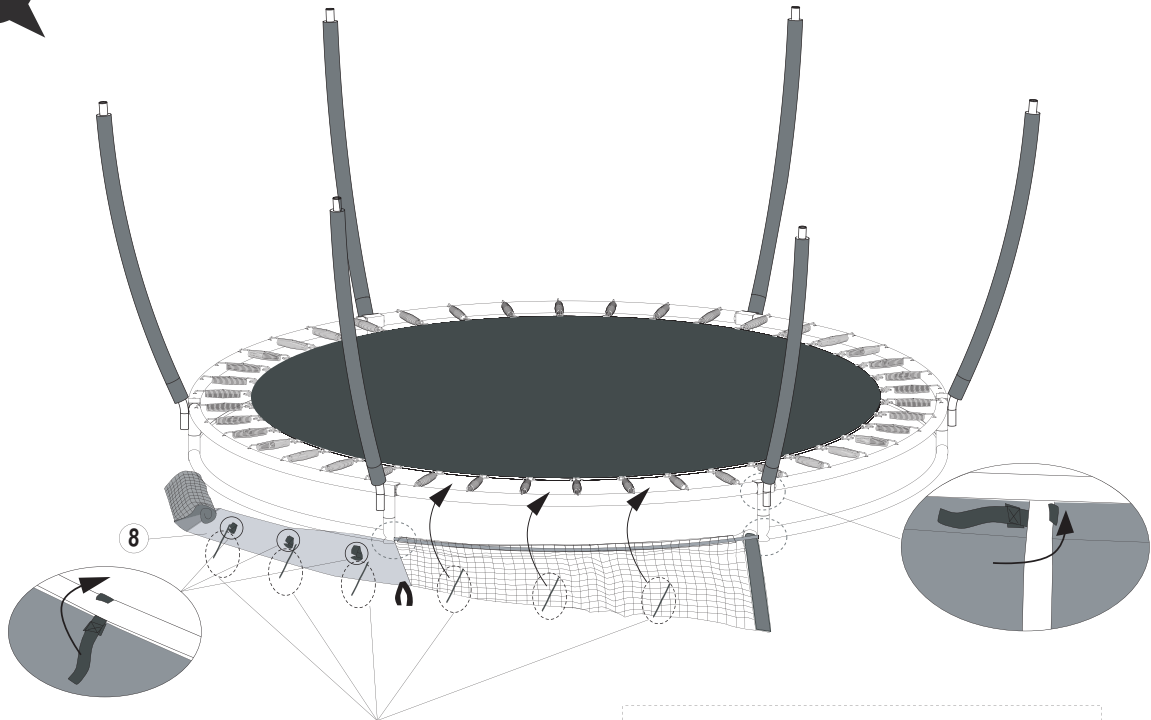

# Trampoline

EXIT Black Edition Inground

Ø244/Ø305/Ø366/Ø427

4

For 8-10ft

For 12-14ft

**5**

# Trampoline

EXIT Black Edition Inground

Ø244/Ø305/Ø366/Ø427

6

**7**