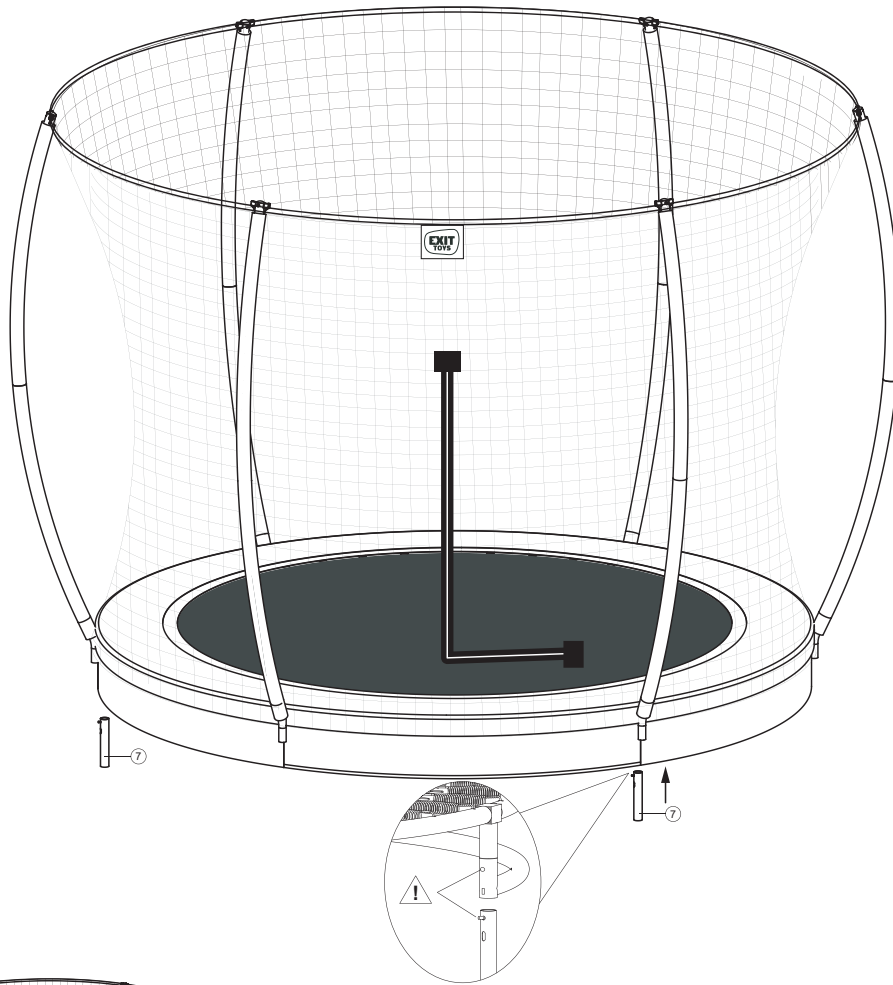

# Trampoline

EXIT Black Edition Inground

Ø244/Ø305/Ø366/Ø427

6

**7**

# Trampoline

EXIT Black Edition Inground

Ø244/Ø305/Ø366/Ø427

8

8ft-10ft x6  
12ft-14ft x8

**9**

# Trampoline

EXIT Black Edition Inground

Ø244/Ø305/Ø366/Ø427

10

**11**

1

3

2