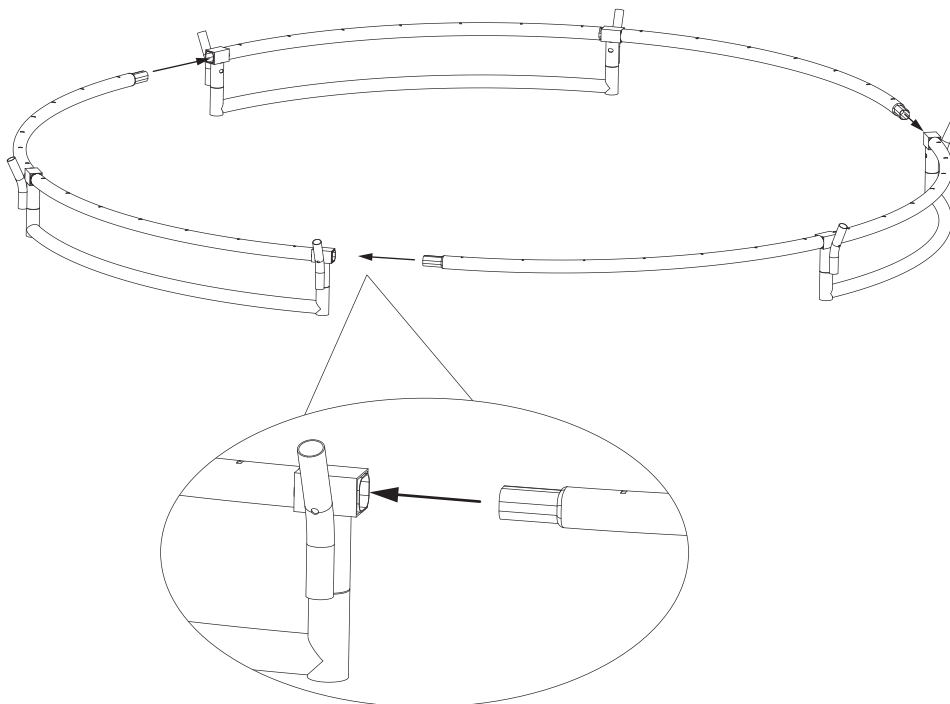

# Trampoline

EXIT Black Edition Inground

Ø244/Ø305/Ø366/Ø427

1

2

**3**

# Trampoline

EXIT Black Edition Inground

Ø244/Ø305/Ø366/Ø427

4

For 8-10ft

For 12-14ft

**5**