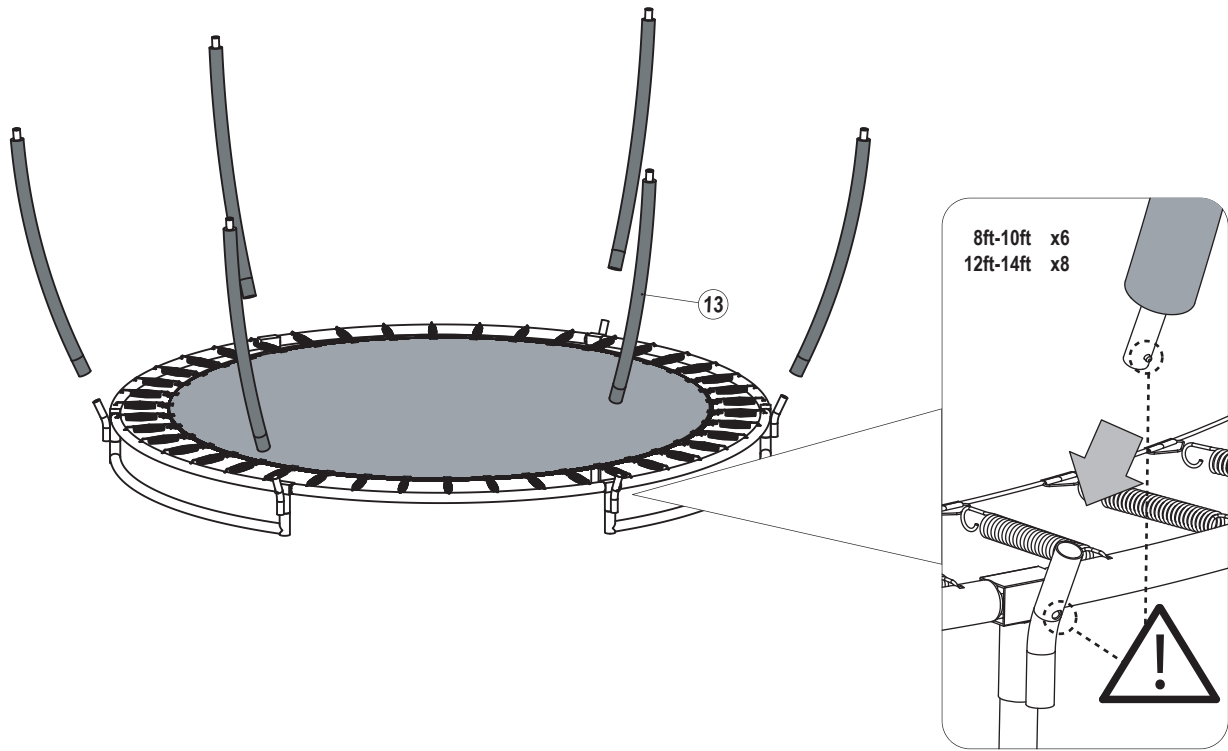

# Trampoline

EXIT Black Edition Inground

Ø244/Ø305/Ø366/Ø427

4

For 8-10ft

For 12-14ft

**5**

# Trampoline

EXIT Black Edition Inground

Ø244/Ø305/Ø366/Ø427

6

**7**