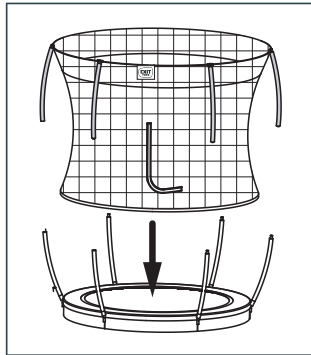

# Trampoline

EXIT Black Edition Inground

Ø244/Ø305/Ø366/Ø427

6

**7**

# Trampoline

EXIT Black Edition Inground

Ø244/Ø305/Ø366/Ø427

8

8ft-10ft x6  
12ft-14ft x8

**9**

# Trampoline

EXIT Black Edition Inground

Ø244/Ø305/Ø366/Ø427

10

**11**

1

3

2