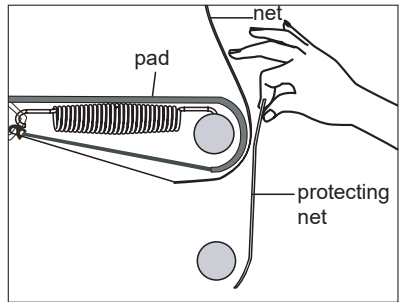

# Trampoline

EXIT Black Edition Inground

Ø244/Ø305/Ø366/Ø427

6

**7**

# Trampoline

EXIT Black Edition Inground

Ø244/Ø305/Ø366/Ø427

8

8ft-10ft x6  
12ft-14ft x8

**9**

# Trampoline

EXIT Black Edition Inground

Ø244/Ø305/Ø366/Ø427

10

**11**

1

3

2