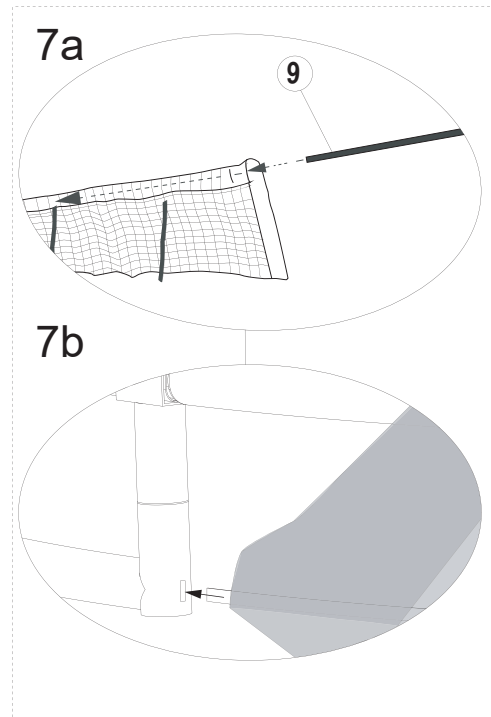

# Trampoline

EXIT Black Edition Inground

Ø244/Ø305/Ø366/Ø427

1

2

**3**

# Trampoline

EXIT Black Edition Inground

Ø244/Ø305/Ø366/Ø427

4

For 8-10ft

For 12-14ft

**5**

# Trampoline

EXIT Black Edition Inground

Ø244/Ø305/Ø366/Ø427

6

**7**