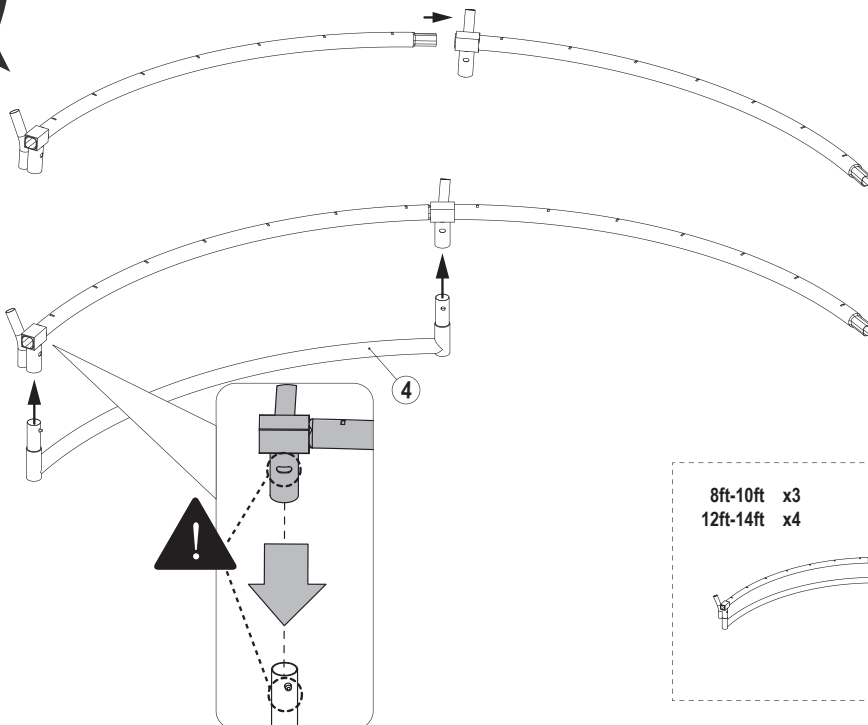

### Tools required

- Tape Measure
- Cord min. 5 meter long

# Trampoline

EXIT Black Edition Inground

Ø244/Ø305/Ø366/Ø427

1

2

**3**

# Trampoline

EXIT Black Edition Inground

Ø244/Ø305/Ø366/Ø427

4

For 8-10ft

For 12-14ft

**5**