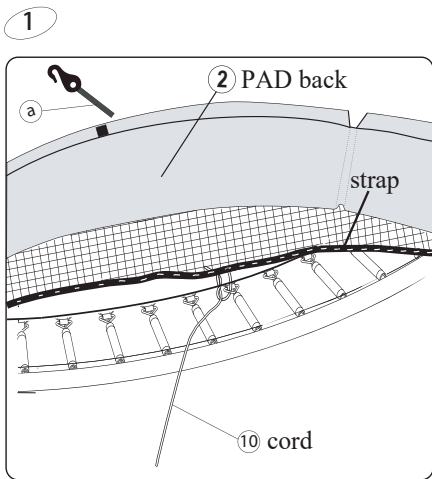

# Trampoline

EXIT Black Edition Inground

Ø244/Ø305/Ø366/Ø427

4

For 8-10ft

For 12-14ft

**5**

# Trampoline

EXIT Black Edition Inground

Ø244/Ø305/Ø366/Ø427

6

**7**

# Trampoline

EXIT Black Edition Inground

Ø244/Ø305/Ø366/Ø427

8

8ft-10ft x6  
12ft-14ft x8

**9**