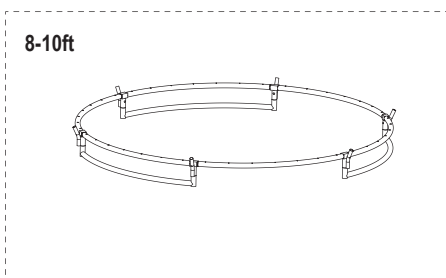

### Tools required

- Tape Measure
- Cord min. 5 meter long

# Trampoline

EXIT Black Edition Inground

Ø244/Ø305/Ø366/Ø427

1

2

**3**

# Trampoline

EXIT Black Edition Inground

Ø244/Ø305/Ø366/Ø427

4

For 8-10ft

For 12-14ft

**5**