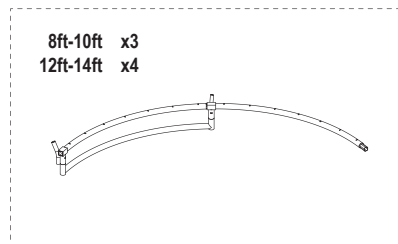

### Tools required

- Tape Measure
- Cord min. 5 meter long

# Trampoline

EXIT Black Edition Inground

Ø244/Ø305/Ø366/Ø427

1

2

**3**

# Trampoline

EXIT Black Edition Inground

Ø244/Ø305/Ø366/Ø427

4

For 8-10ft

For 12-14ft

**5**