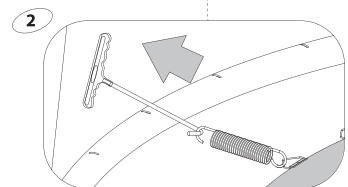

# Trampoline

EXIT Black Edition Inground

Ø244/Ø305/Ø366/Ø427

4

For 8-10ft

For 12-14ft

**5**